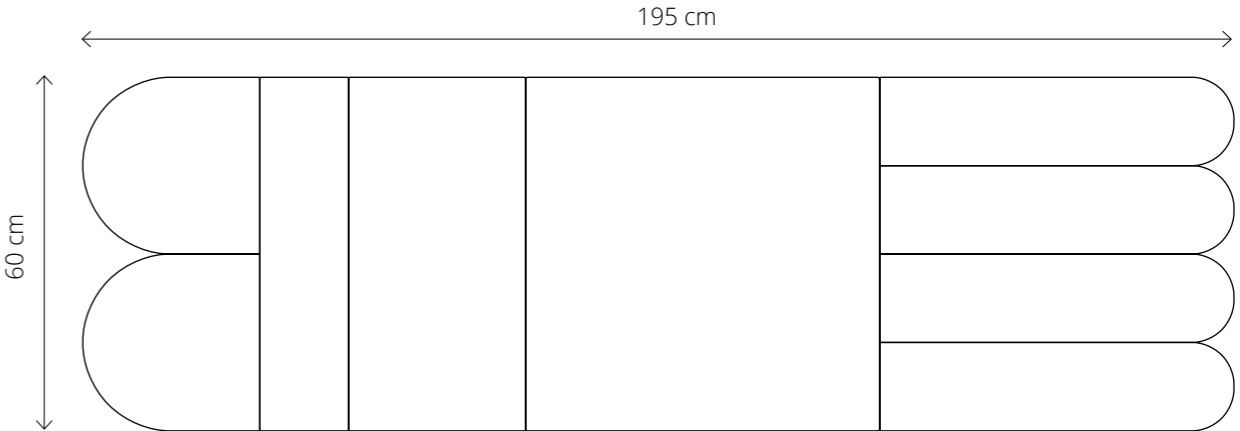

GRAN CONJUNTO DE SOFORM OVALADO. AZUL MARINO Y GRIS.

ELEMENTOS

- OVAL 2 | Grey Velvet Matt 2 pcs.
- REGULAR 2 | Navy Blue Velvet Shiny 1 pc.
- REGULAR 1 | Beige Tweed 1 pc.
- REGULAR 3 | Graphite Tweed 1 pc.
- OVAL 1 | Navy Blue Velvet Shiny 4 pcs.