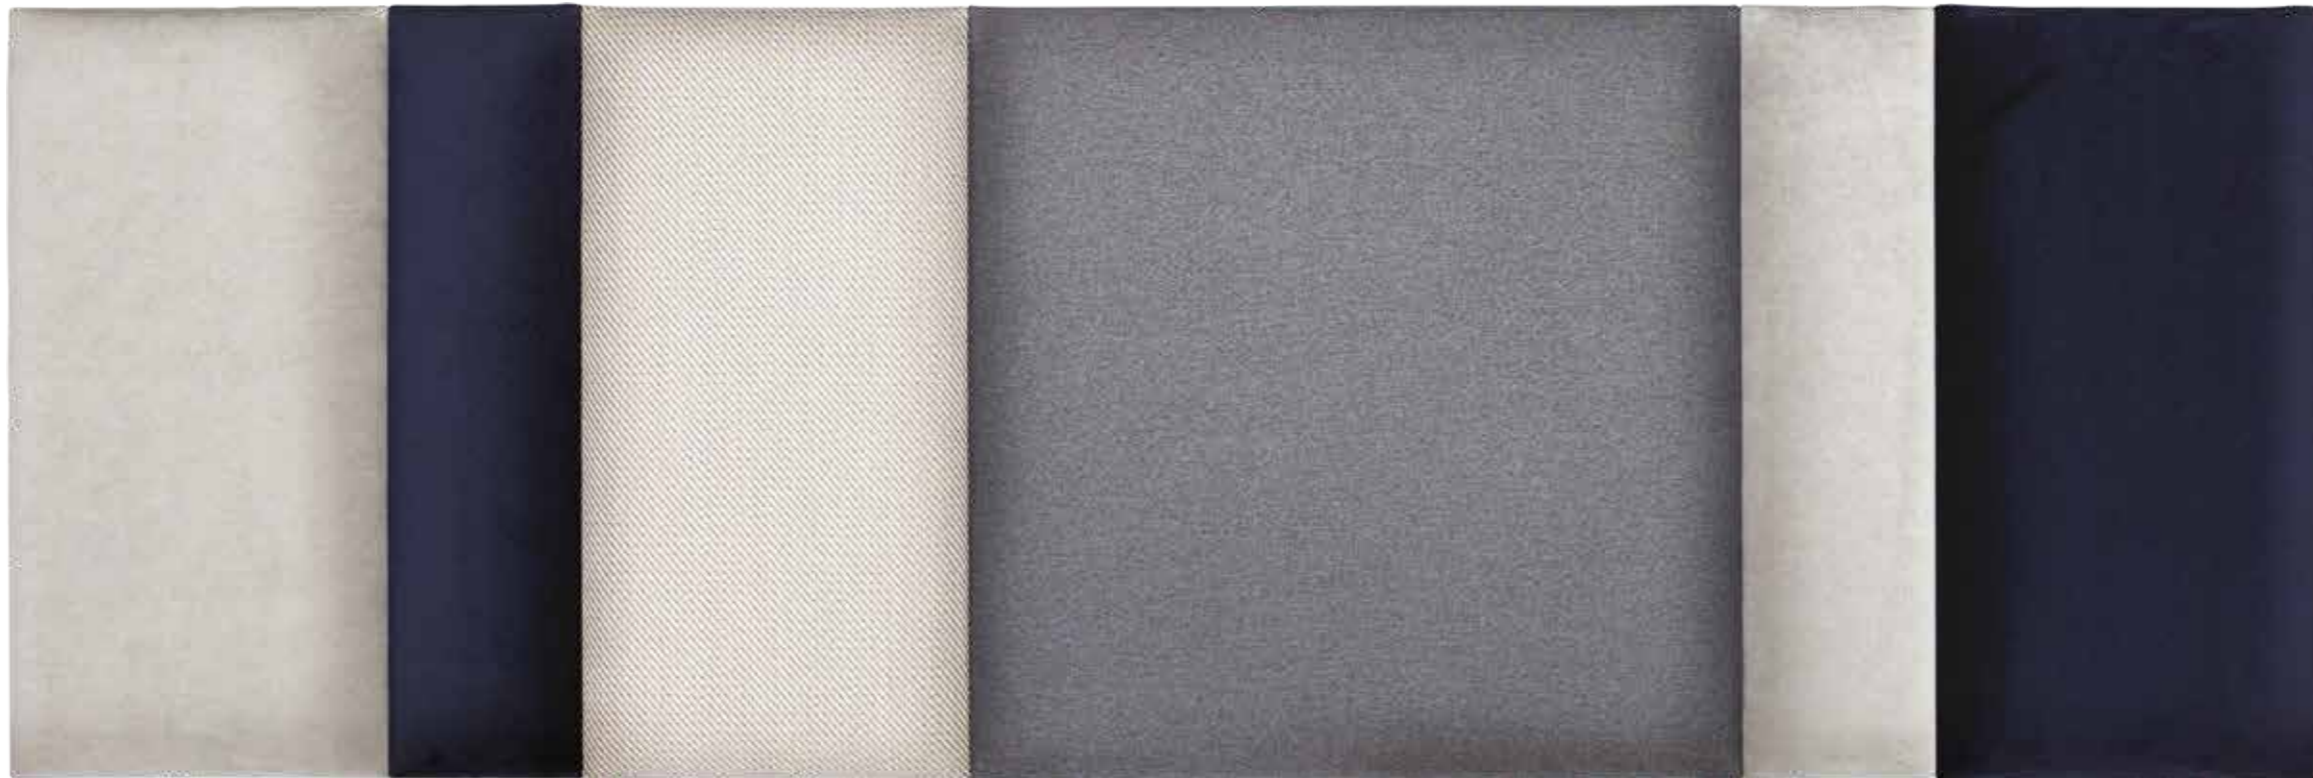

CONJUNTO DE SOFORM GRANDE RECTANGULAR. AZUL MARINO Y GRIS.

ELEMENTOS

- REGULAR 1 | Grey Velvet Matt 1 pc.
- REGULAR 2 | Navy Blue Velvet Shiny 1 pc.
- REGULAR 1 | Beige Tweed 1 pc.
- REGULAR 3 | Graphite Tweed 1 pc.
- REGULAR 2 | Grey Velvet Matt 1 pc.
- REGULAR 1 | Navy Blue Velvet Shiny 1 pc.